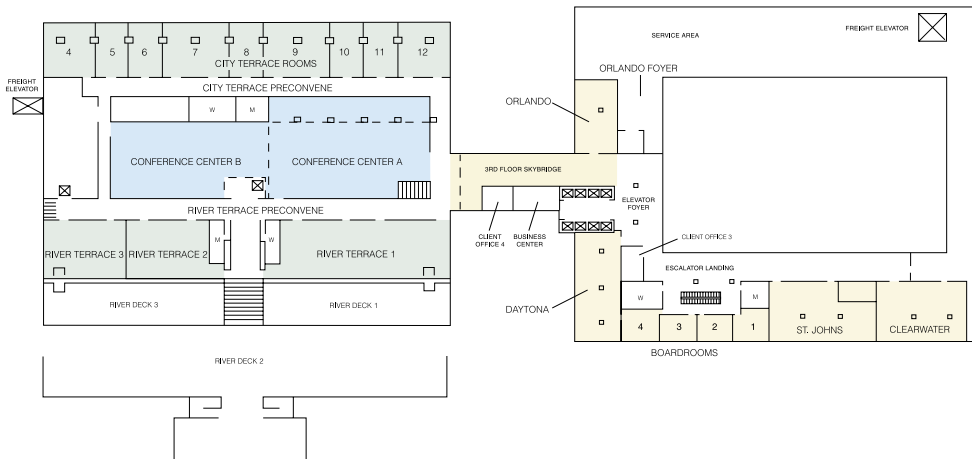

Hyatt Regency Jacksonville Riverfront

DIRECTIONS

From Jacksonville International Airport, take I-95 south to exit 117, go east (left) on Union Street, then south (right) on Newnan and east (left) on Coastline.

From I-95 northbound, take exit 107 (Main Street/Prudential Drive) and follow signs to Main Street; go over the bridge onto Newnan Street, then left on Coastline.

2ND FLOOR

3RD FLOOR

4TH FLOOR